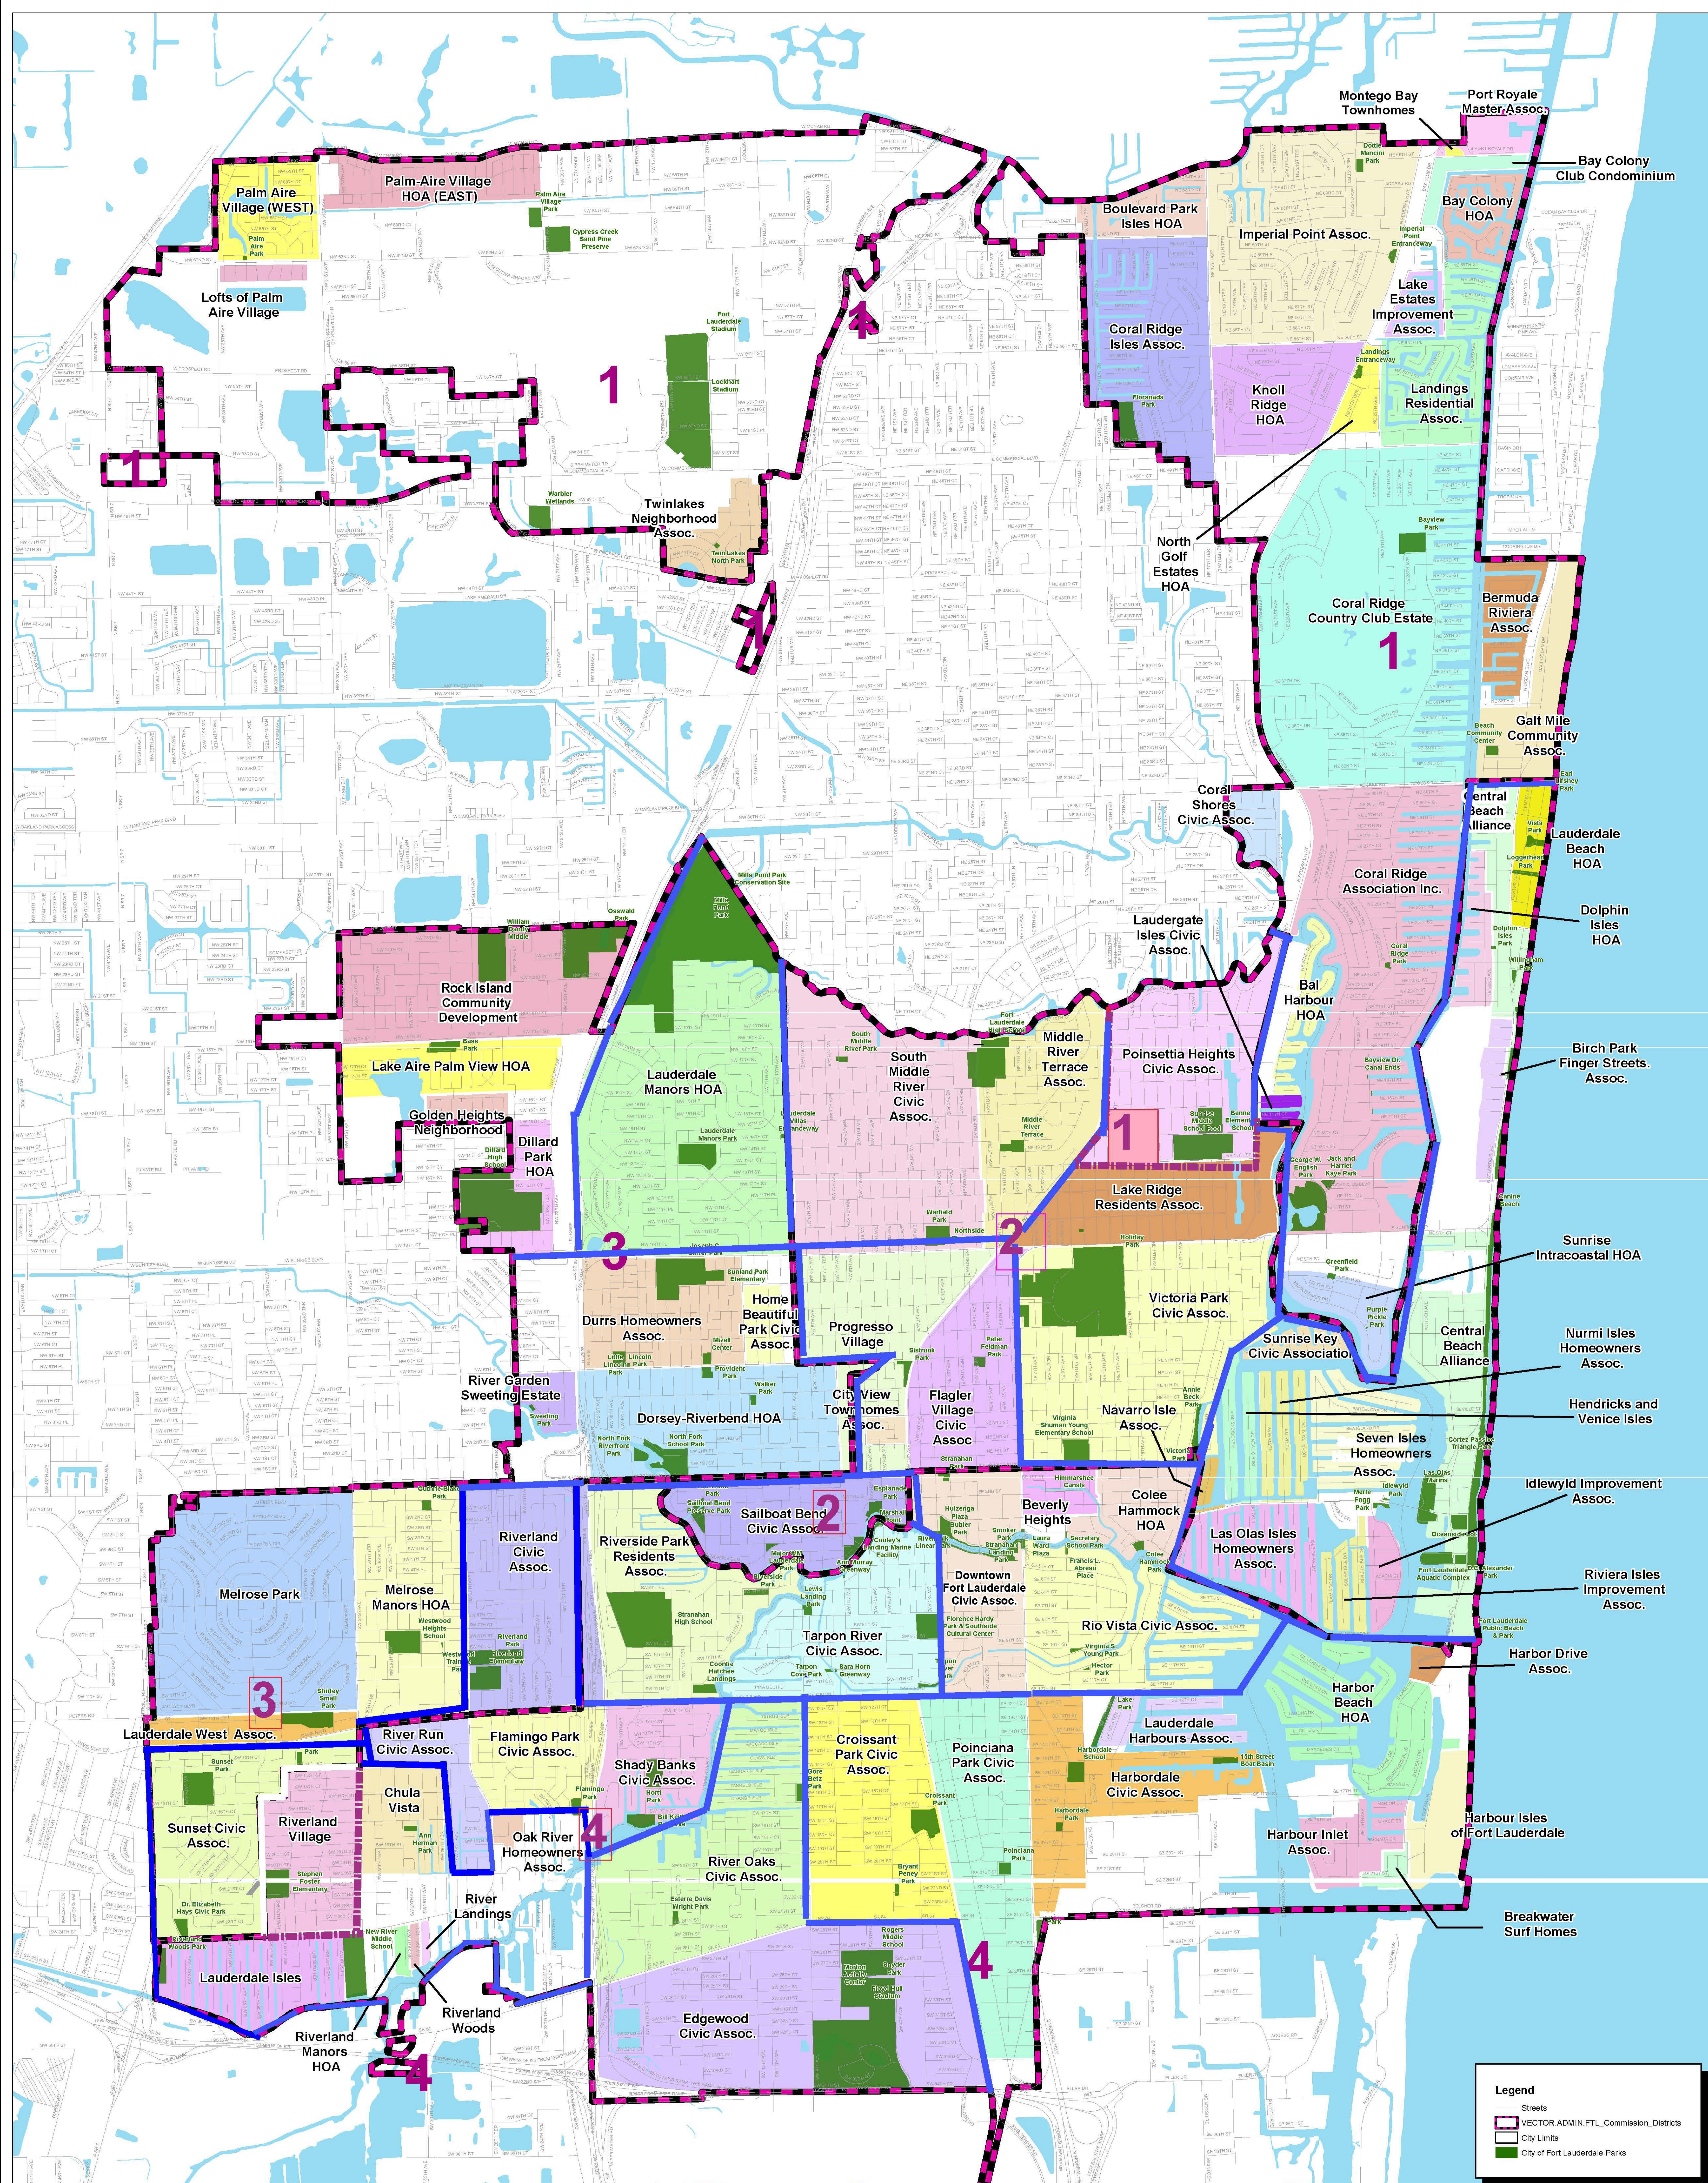

CODE COMPLIANCE OFFICER AREA/ZONE ASSIGNMENTS

Legend

- Streets
- VECTOR ADMIN FTL Commission Districts
- City Limits
- City of Fort Lauderdale Parks