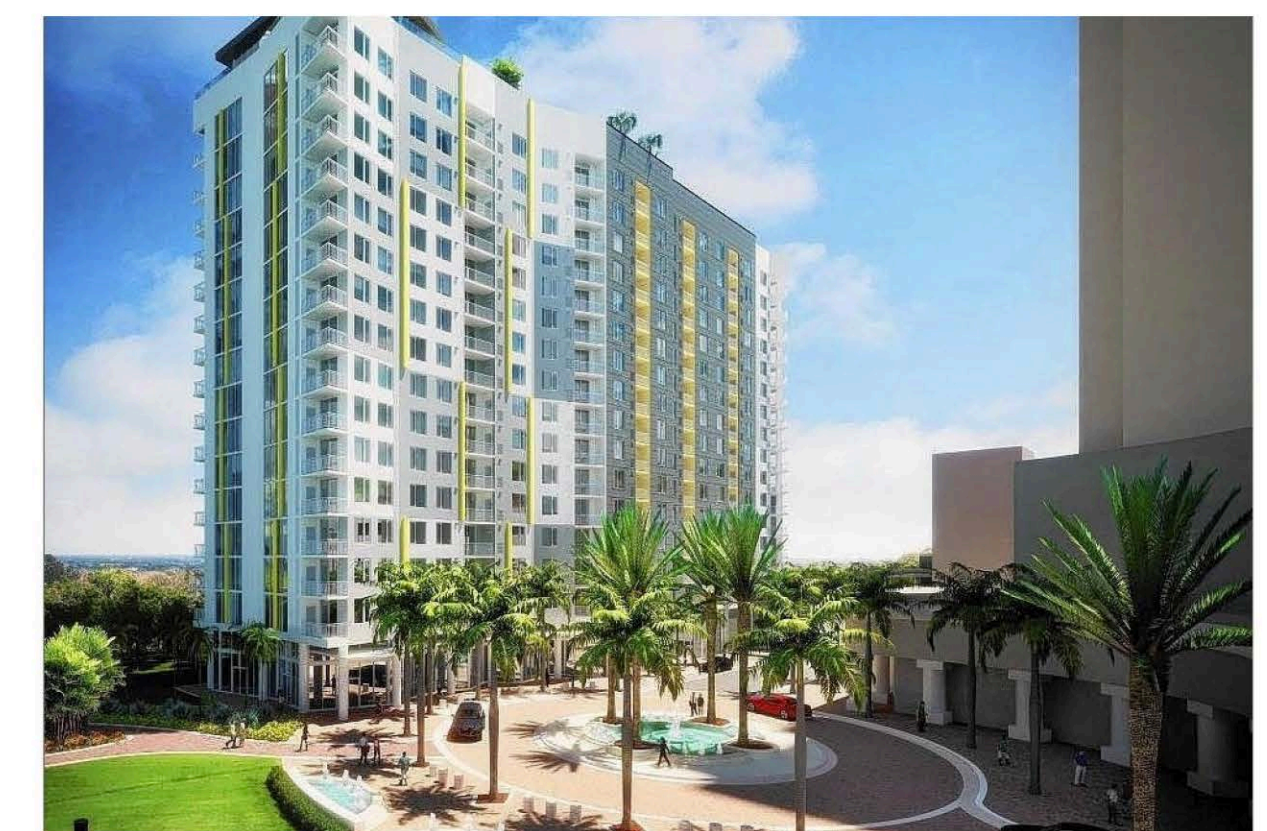

Central City CRA Rezoning Project || Visual Preference Survey

Place *one* dot under your favorite image in each category. [Board #3]

Parking

Parallel Parking

Angled Parking

Mid-Block Parking, Small Lot

Front Surface Lot

The Queue

Apache Lofts

Elan 16 Forty

Flagler 626

Vu New River