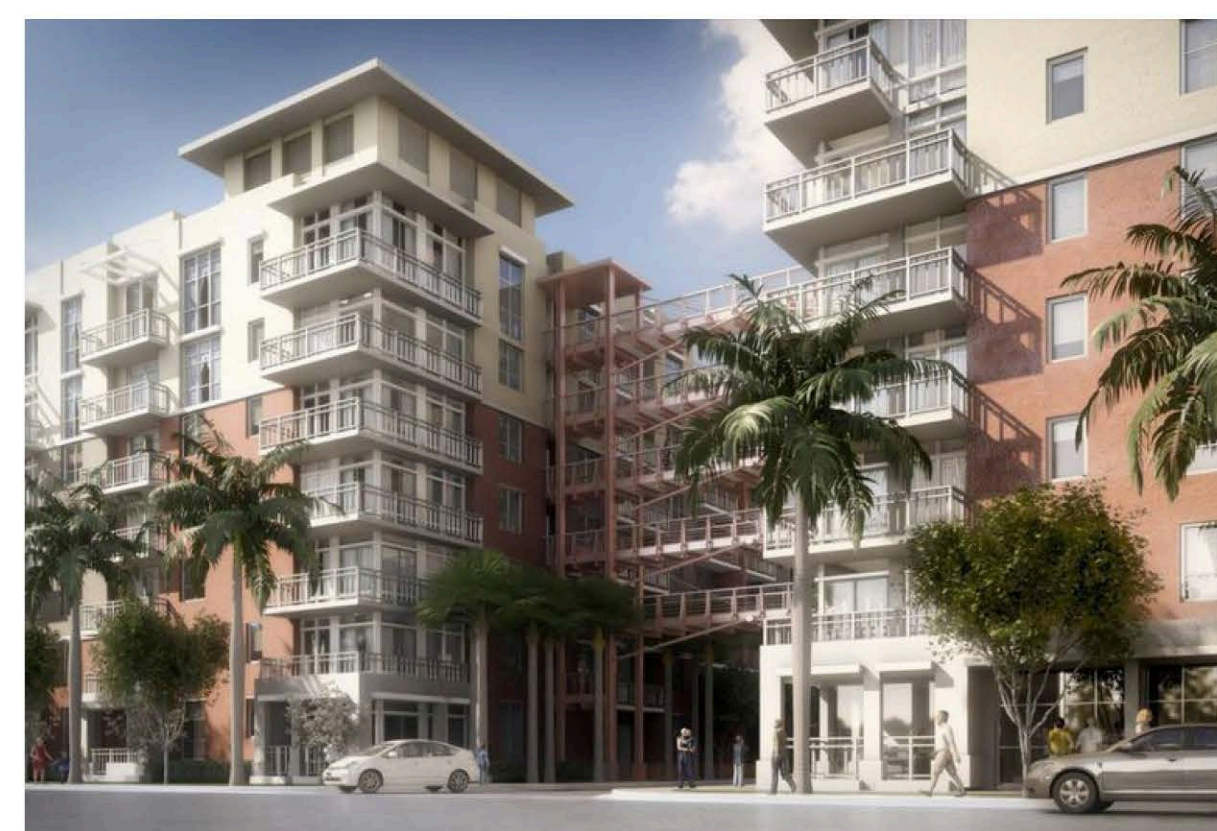

Central City CRA Rezoning Project || Visual Preference Survey

Place *one* dot under your favorite image in each category. [Board #3]

Parking

Parallel Parking

Angled Parking

Mid-Block Parking, Small Lot

Front Surface Lot

The Queue

Apache Lofts

Elan 16 Forty

Flagler 626

Vu New River