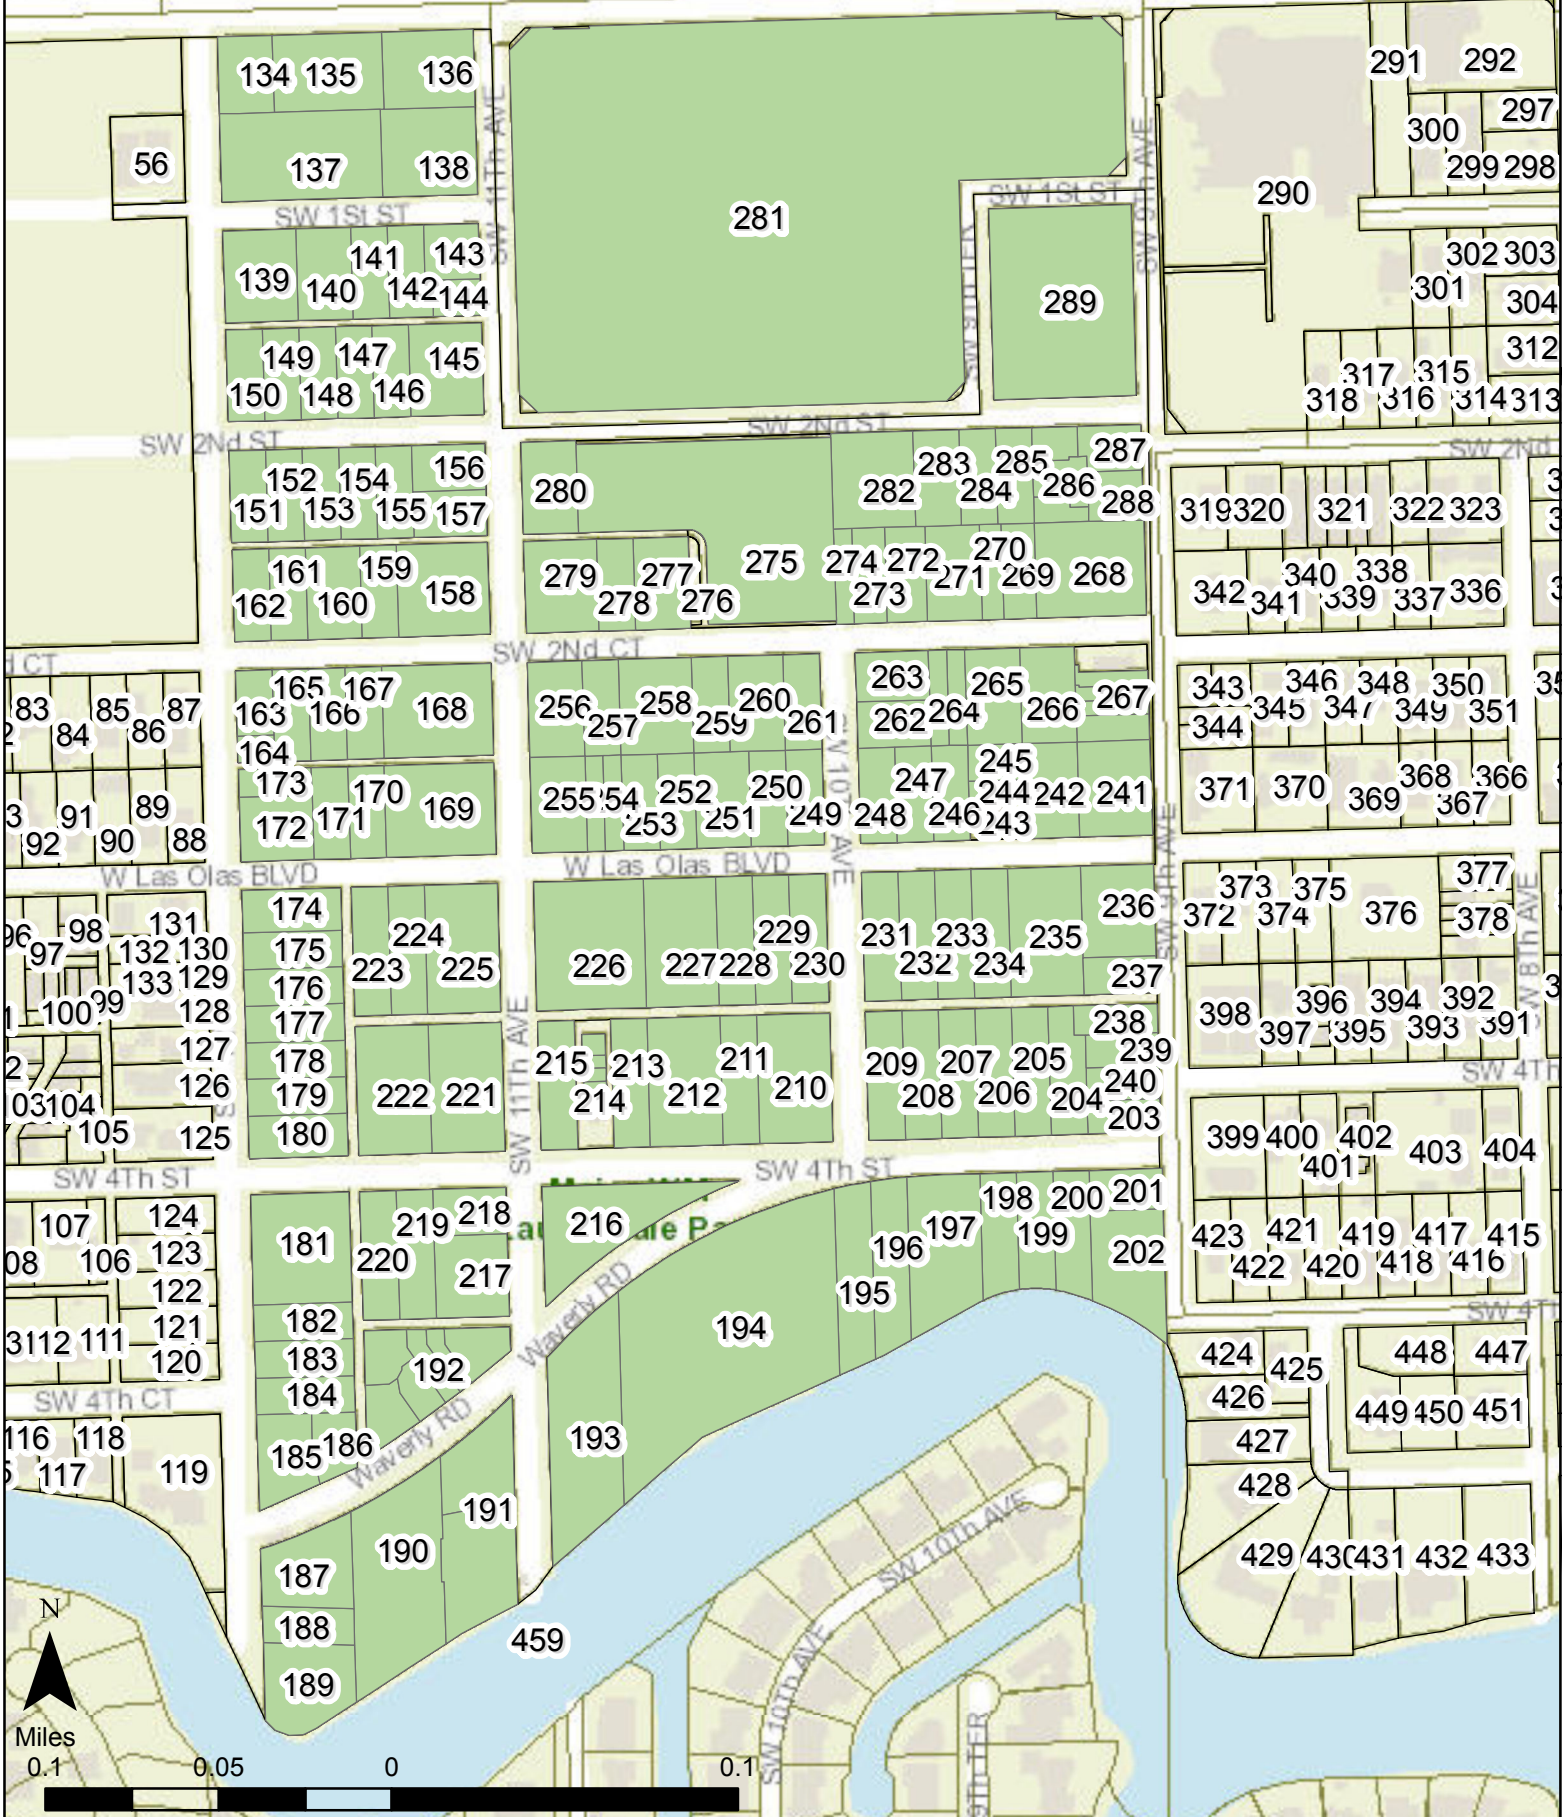

CITY OF FORT LAUDERDALE

Sailboat Bend Historic District Locator Map - Group A

CITY OF FORT LAUDERDALE

Sailboat Bend Historic District Locator Map - Group B

CITY OF FORT LAUDERDALE

Sailboat Bend Historic District Locator Map - Group C

W Broward BLVD

W Las Olas BLVD

Ann Murray