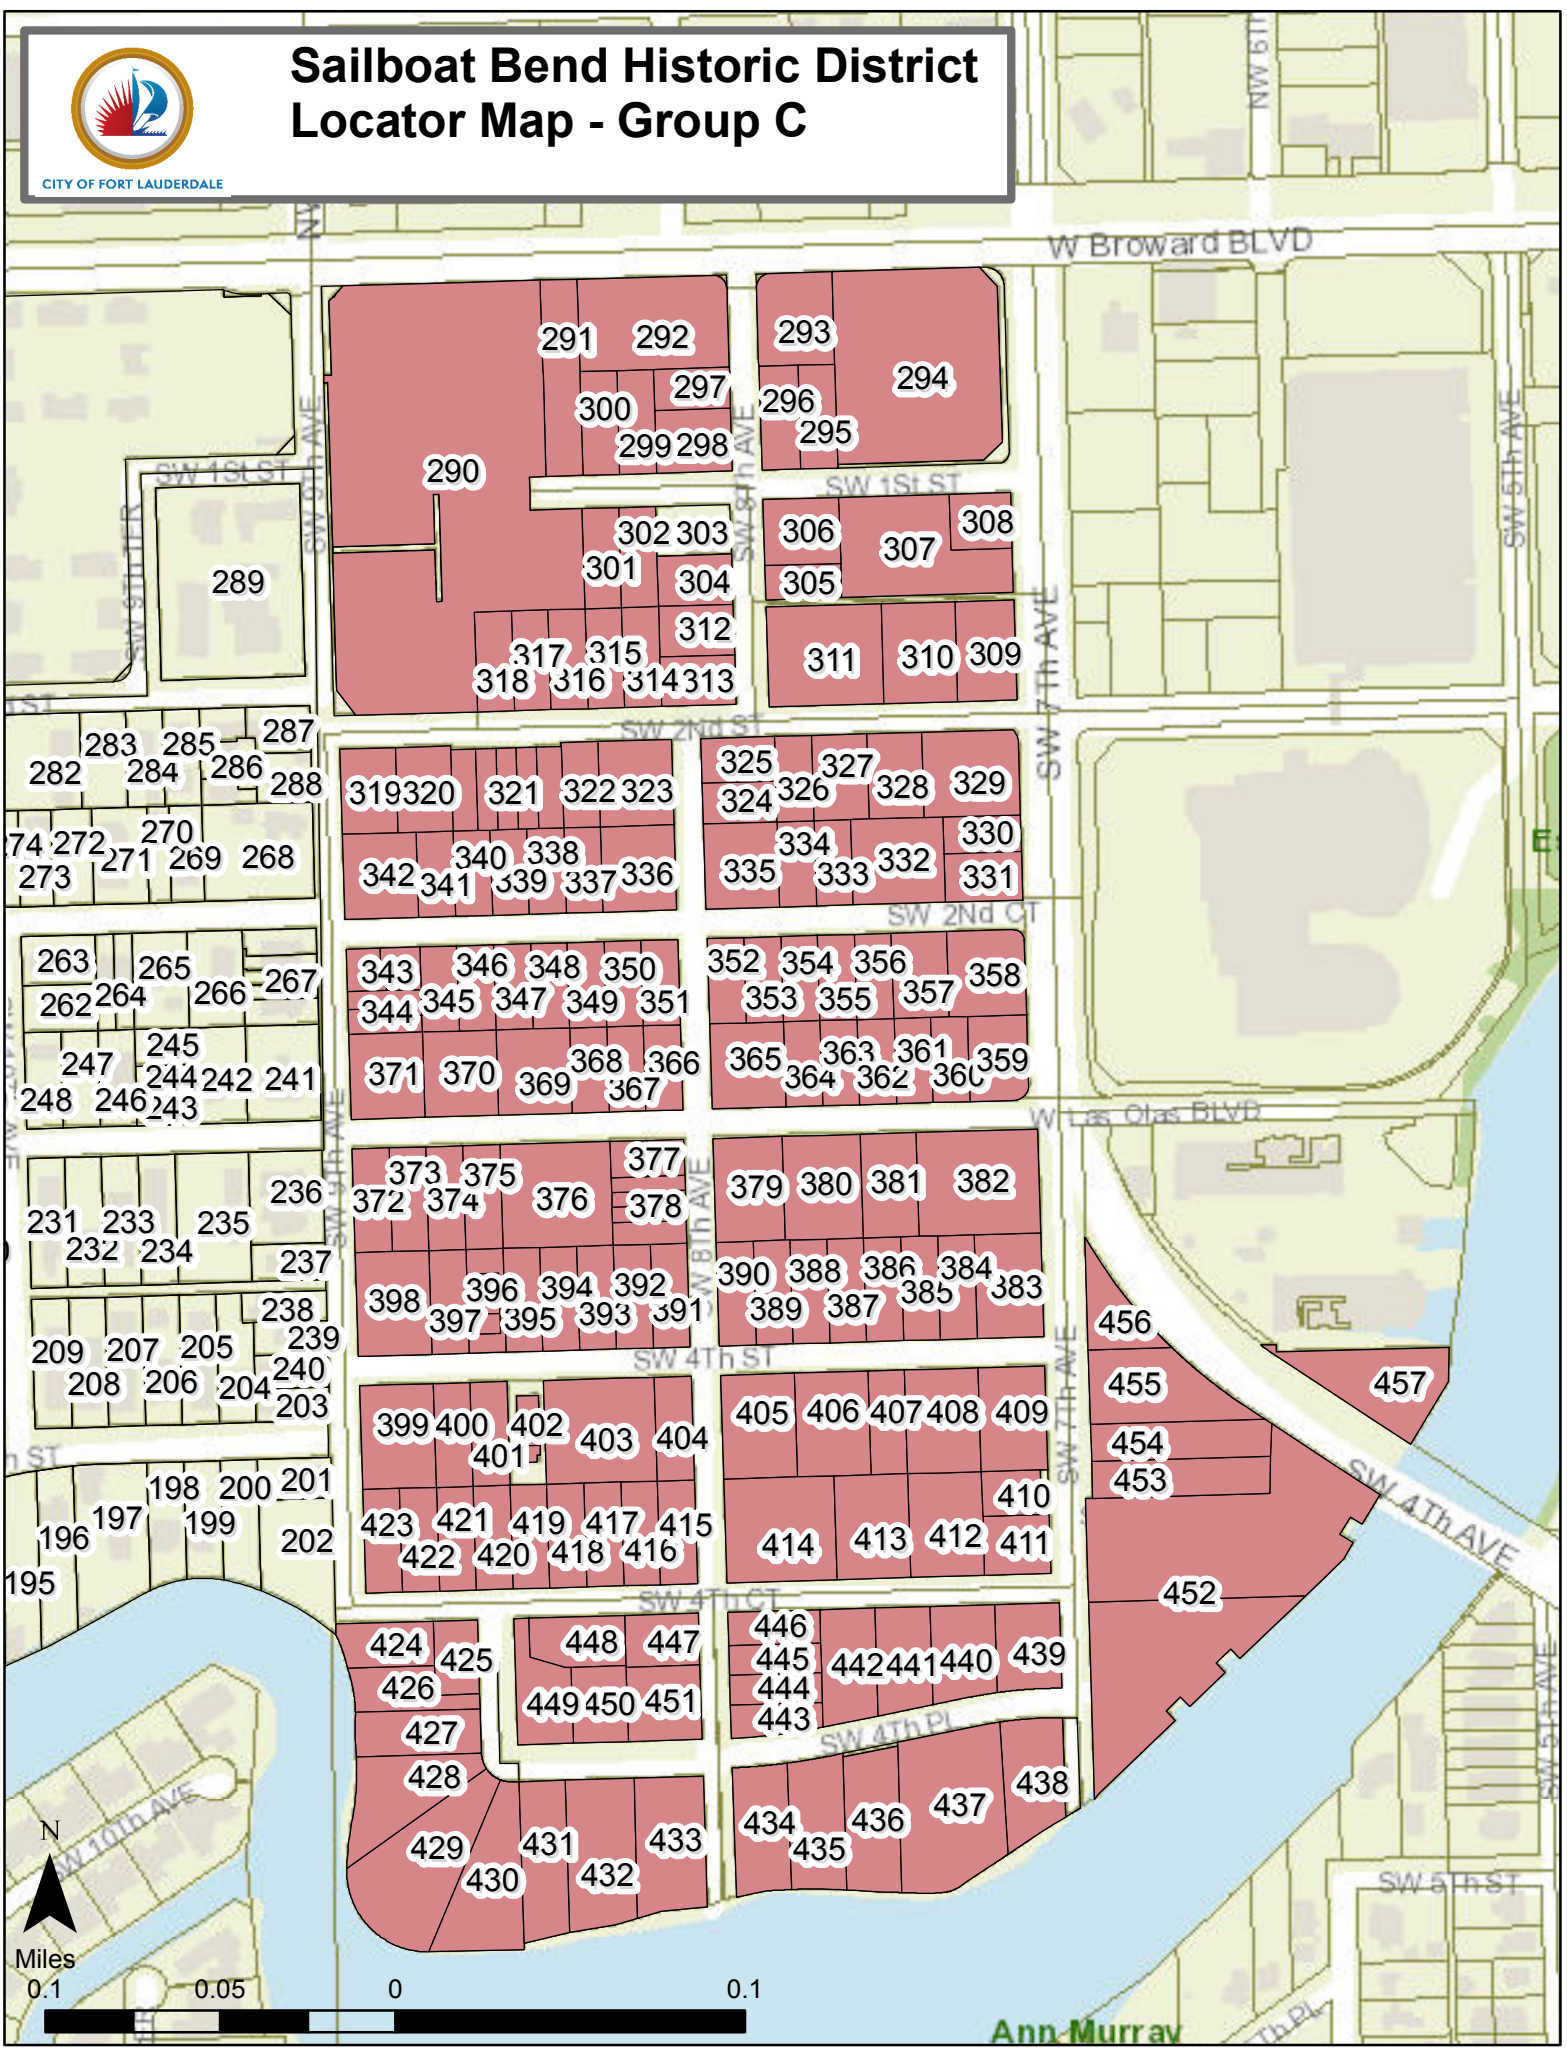

CITY OF FORT LAUDERDALE

Sailboat Bend Historic District Locator Map - Group A

CITY OF FORT LAUDERDALE

Sailboat Bend Historic District Locator Map - Group B

CITY OF FORT LAUDERDALE

Sailboat Bend Historic District Locator Map - Group C

W Broward BLVD

W Las Olas BLVD

Ann Murray