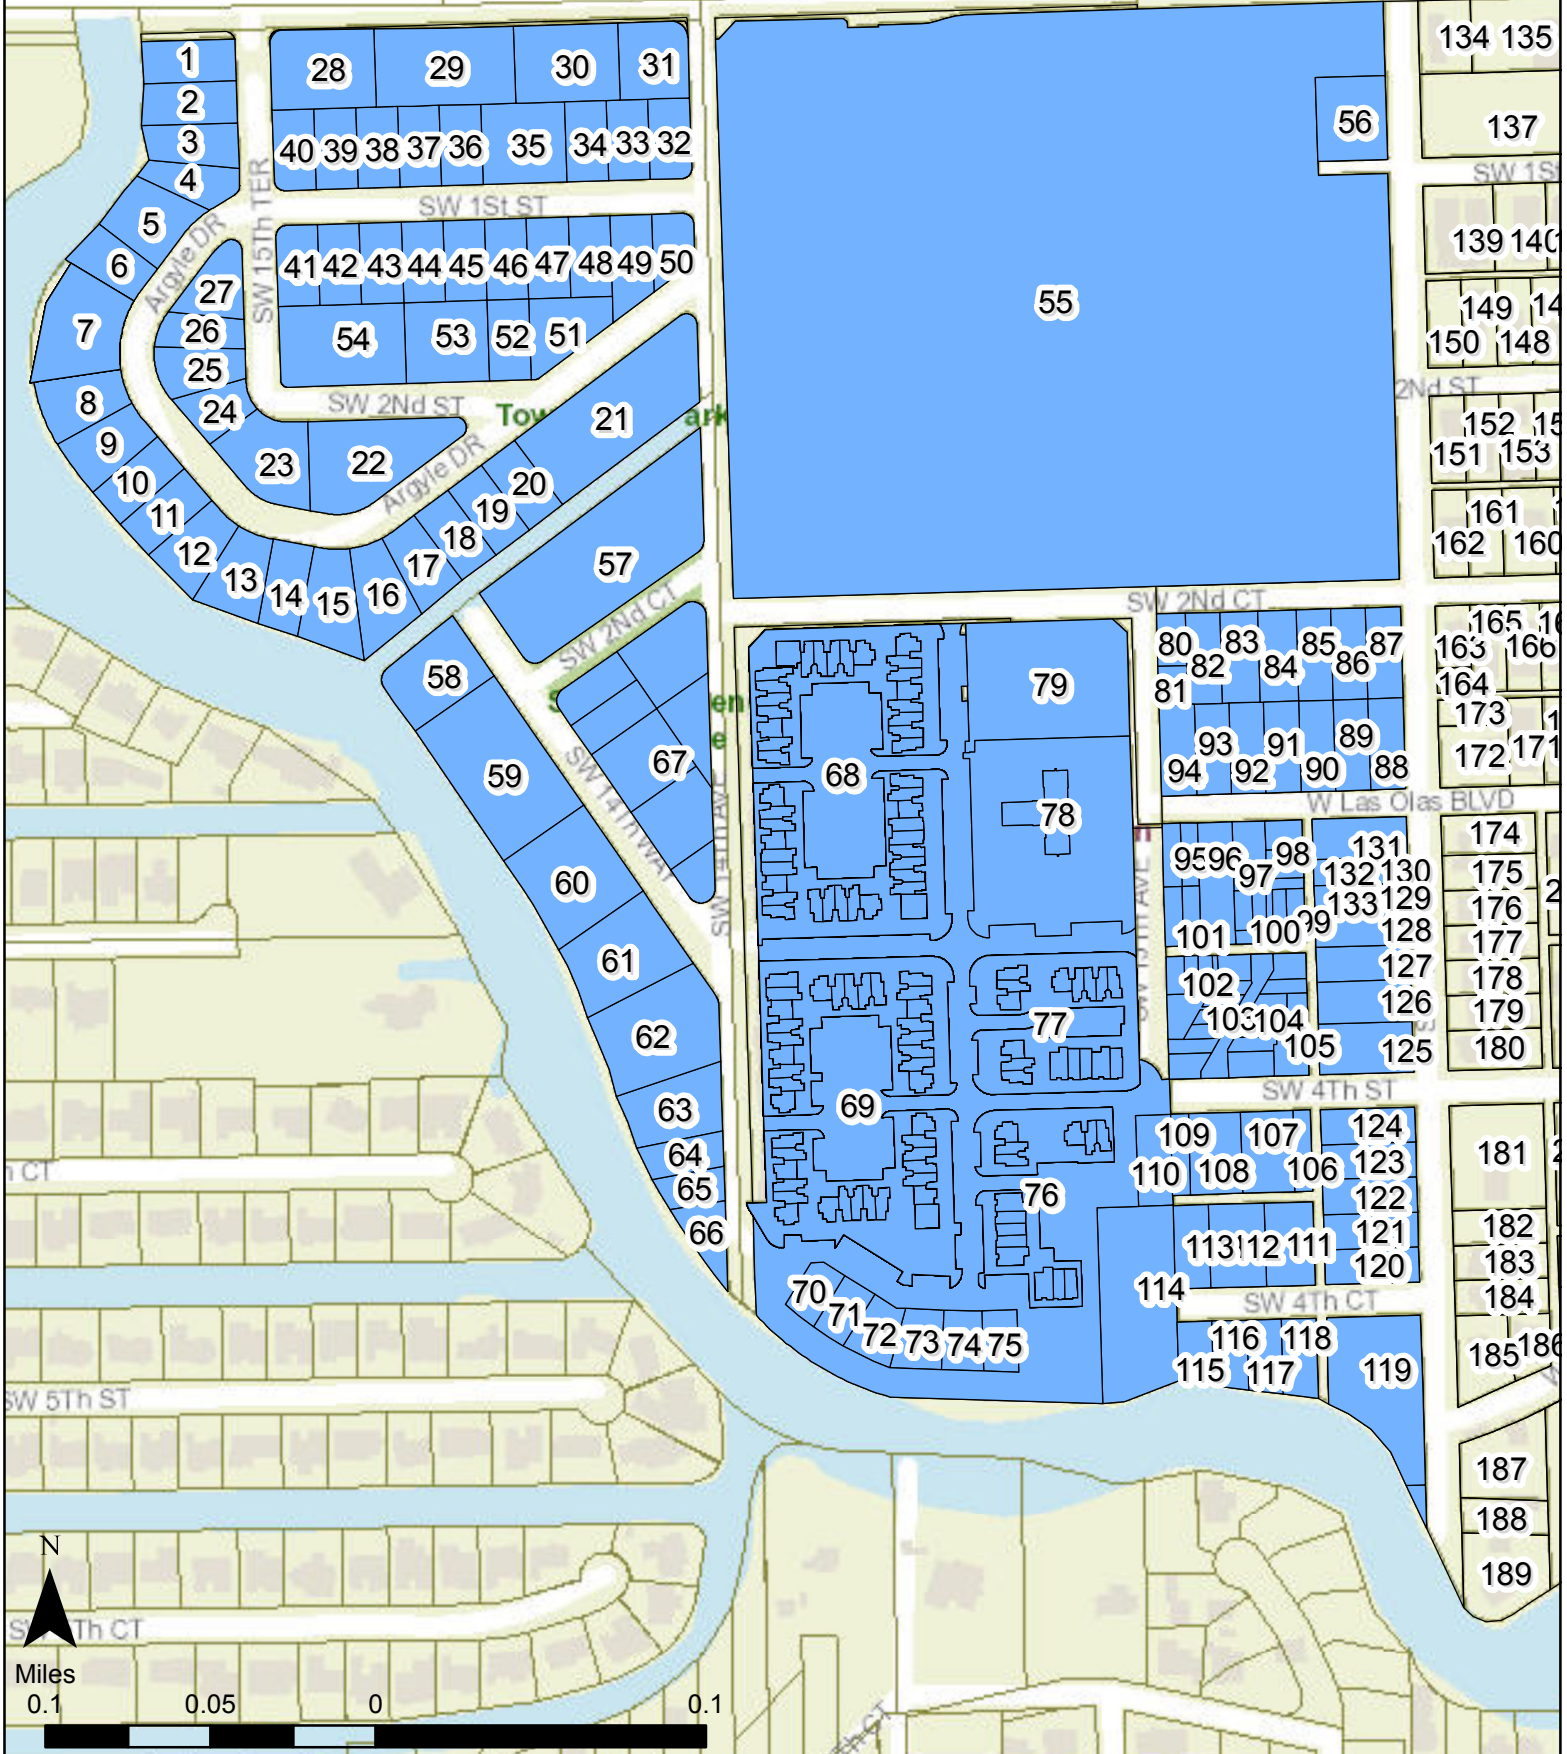

CITY OF FORT LAUDERDALE

Sailboat Bend Historic District Locator Map - Group A

CITY OF FORT LAUDERDALE

Sailboat Bend Historic District Locator Map - Group B

CITY OF FORT LAUDERDALE

Sailboat Bend Historic District Locator Map - Group C

W Broward BLVD

W Las Olas BLVD

Ann Murray