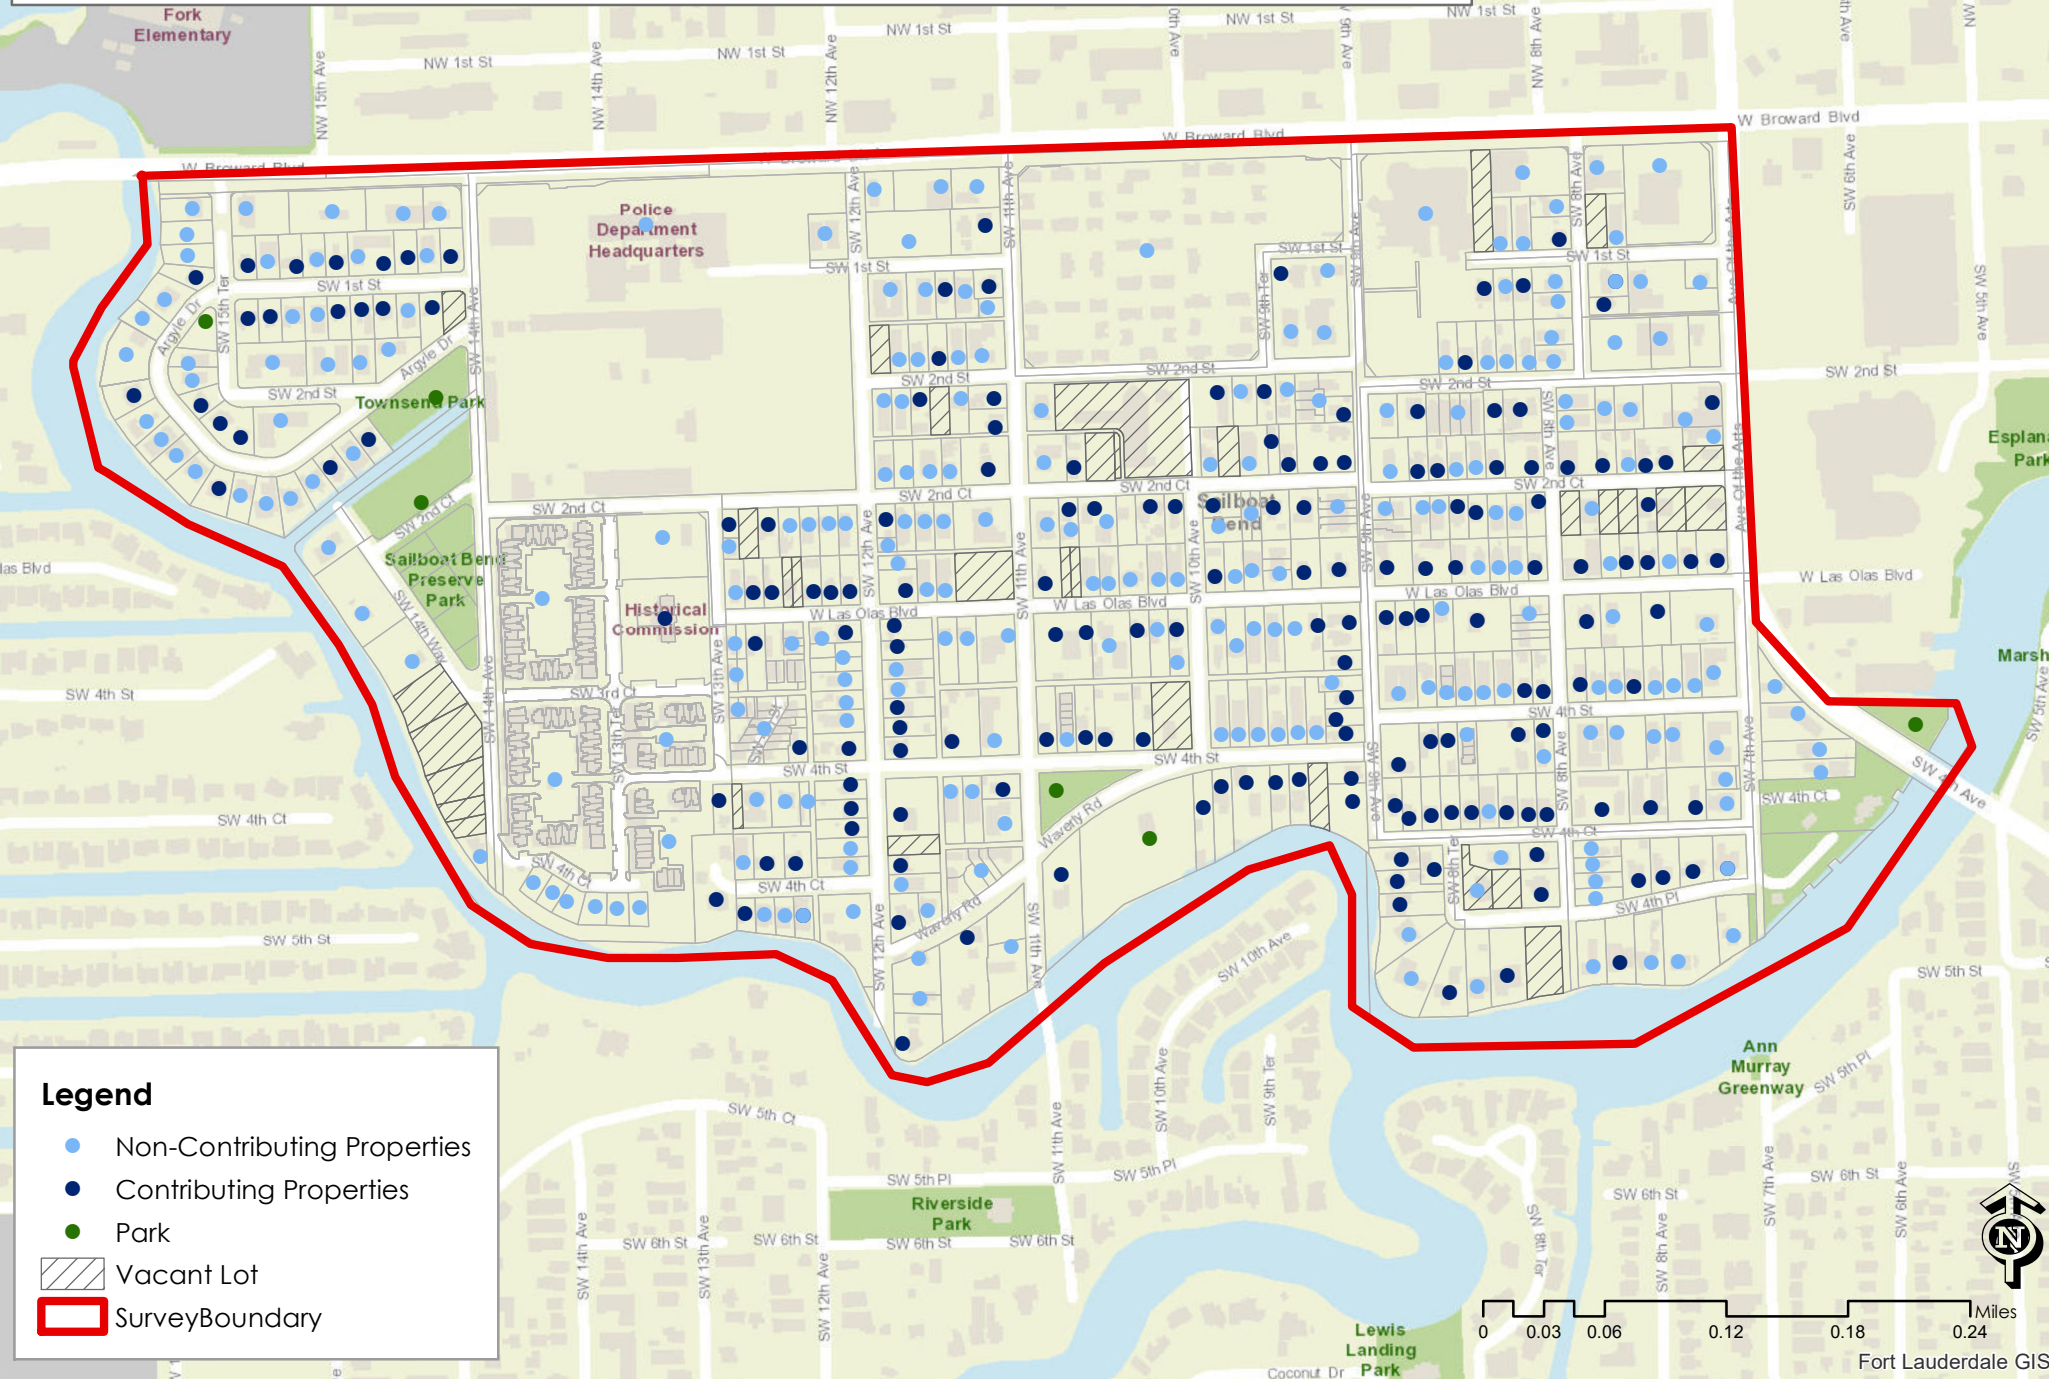

CITY OF FORT LAUDERDALE

Sailboat Bend Historic District Contributing and Non-Contributing Properties

Legend

- Non-Contributing Properties
- Contributing Properties
- Park
- Vacant Lot
- Survey Boundary