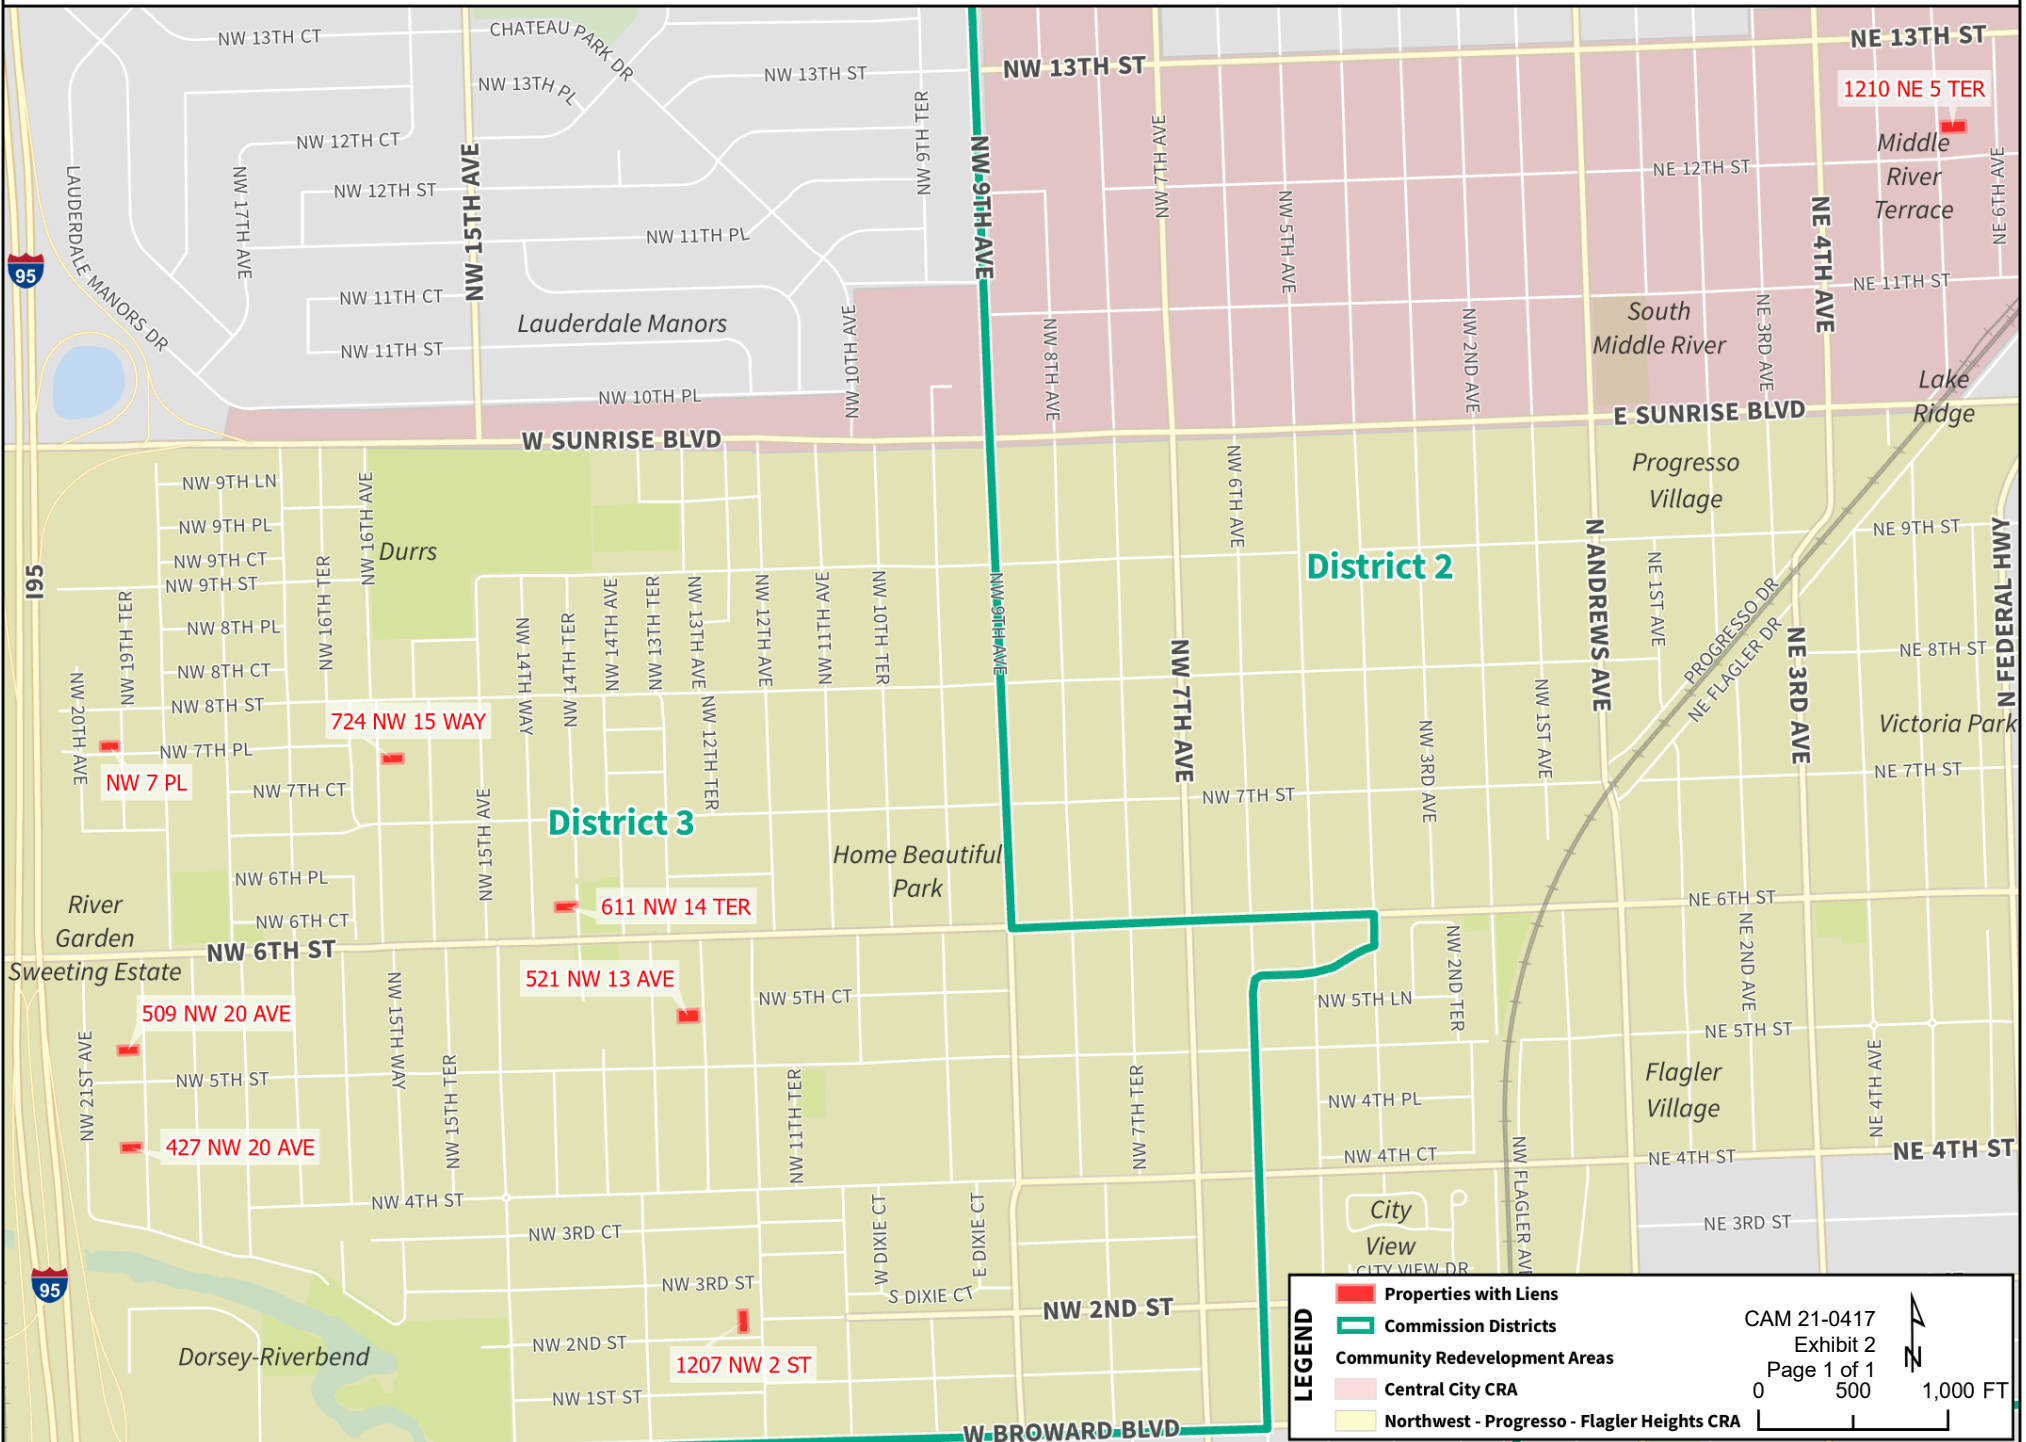

Affordable Housing Surplus Map City of Fort Lauderdale

LEGEND

- Properties with Liens
- Commission Districts
- Community Redevelopment Areas
 - Central City CRA
 - Northwest - Progresso - Flagler Heights CRA

CAM 21-0417
Exhibit 2
Page 1 of 1
0 500 1,000 FT