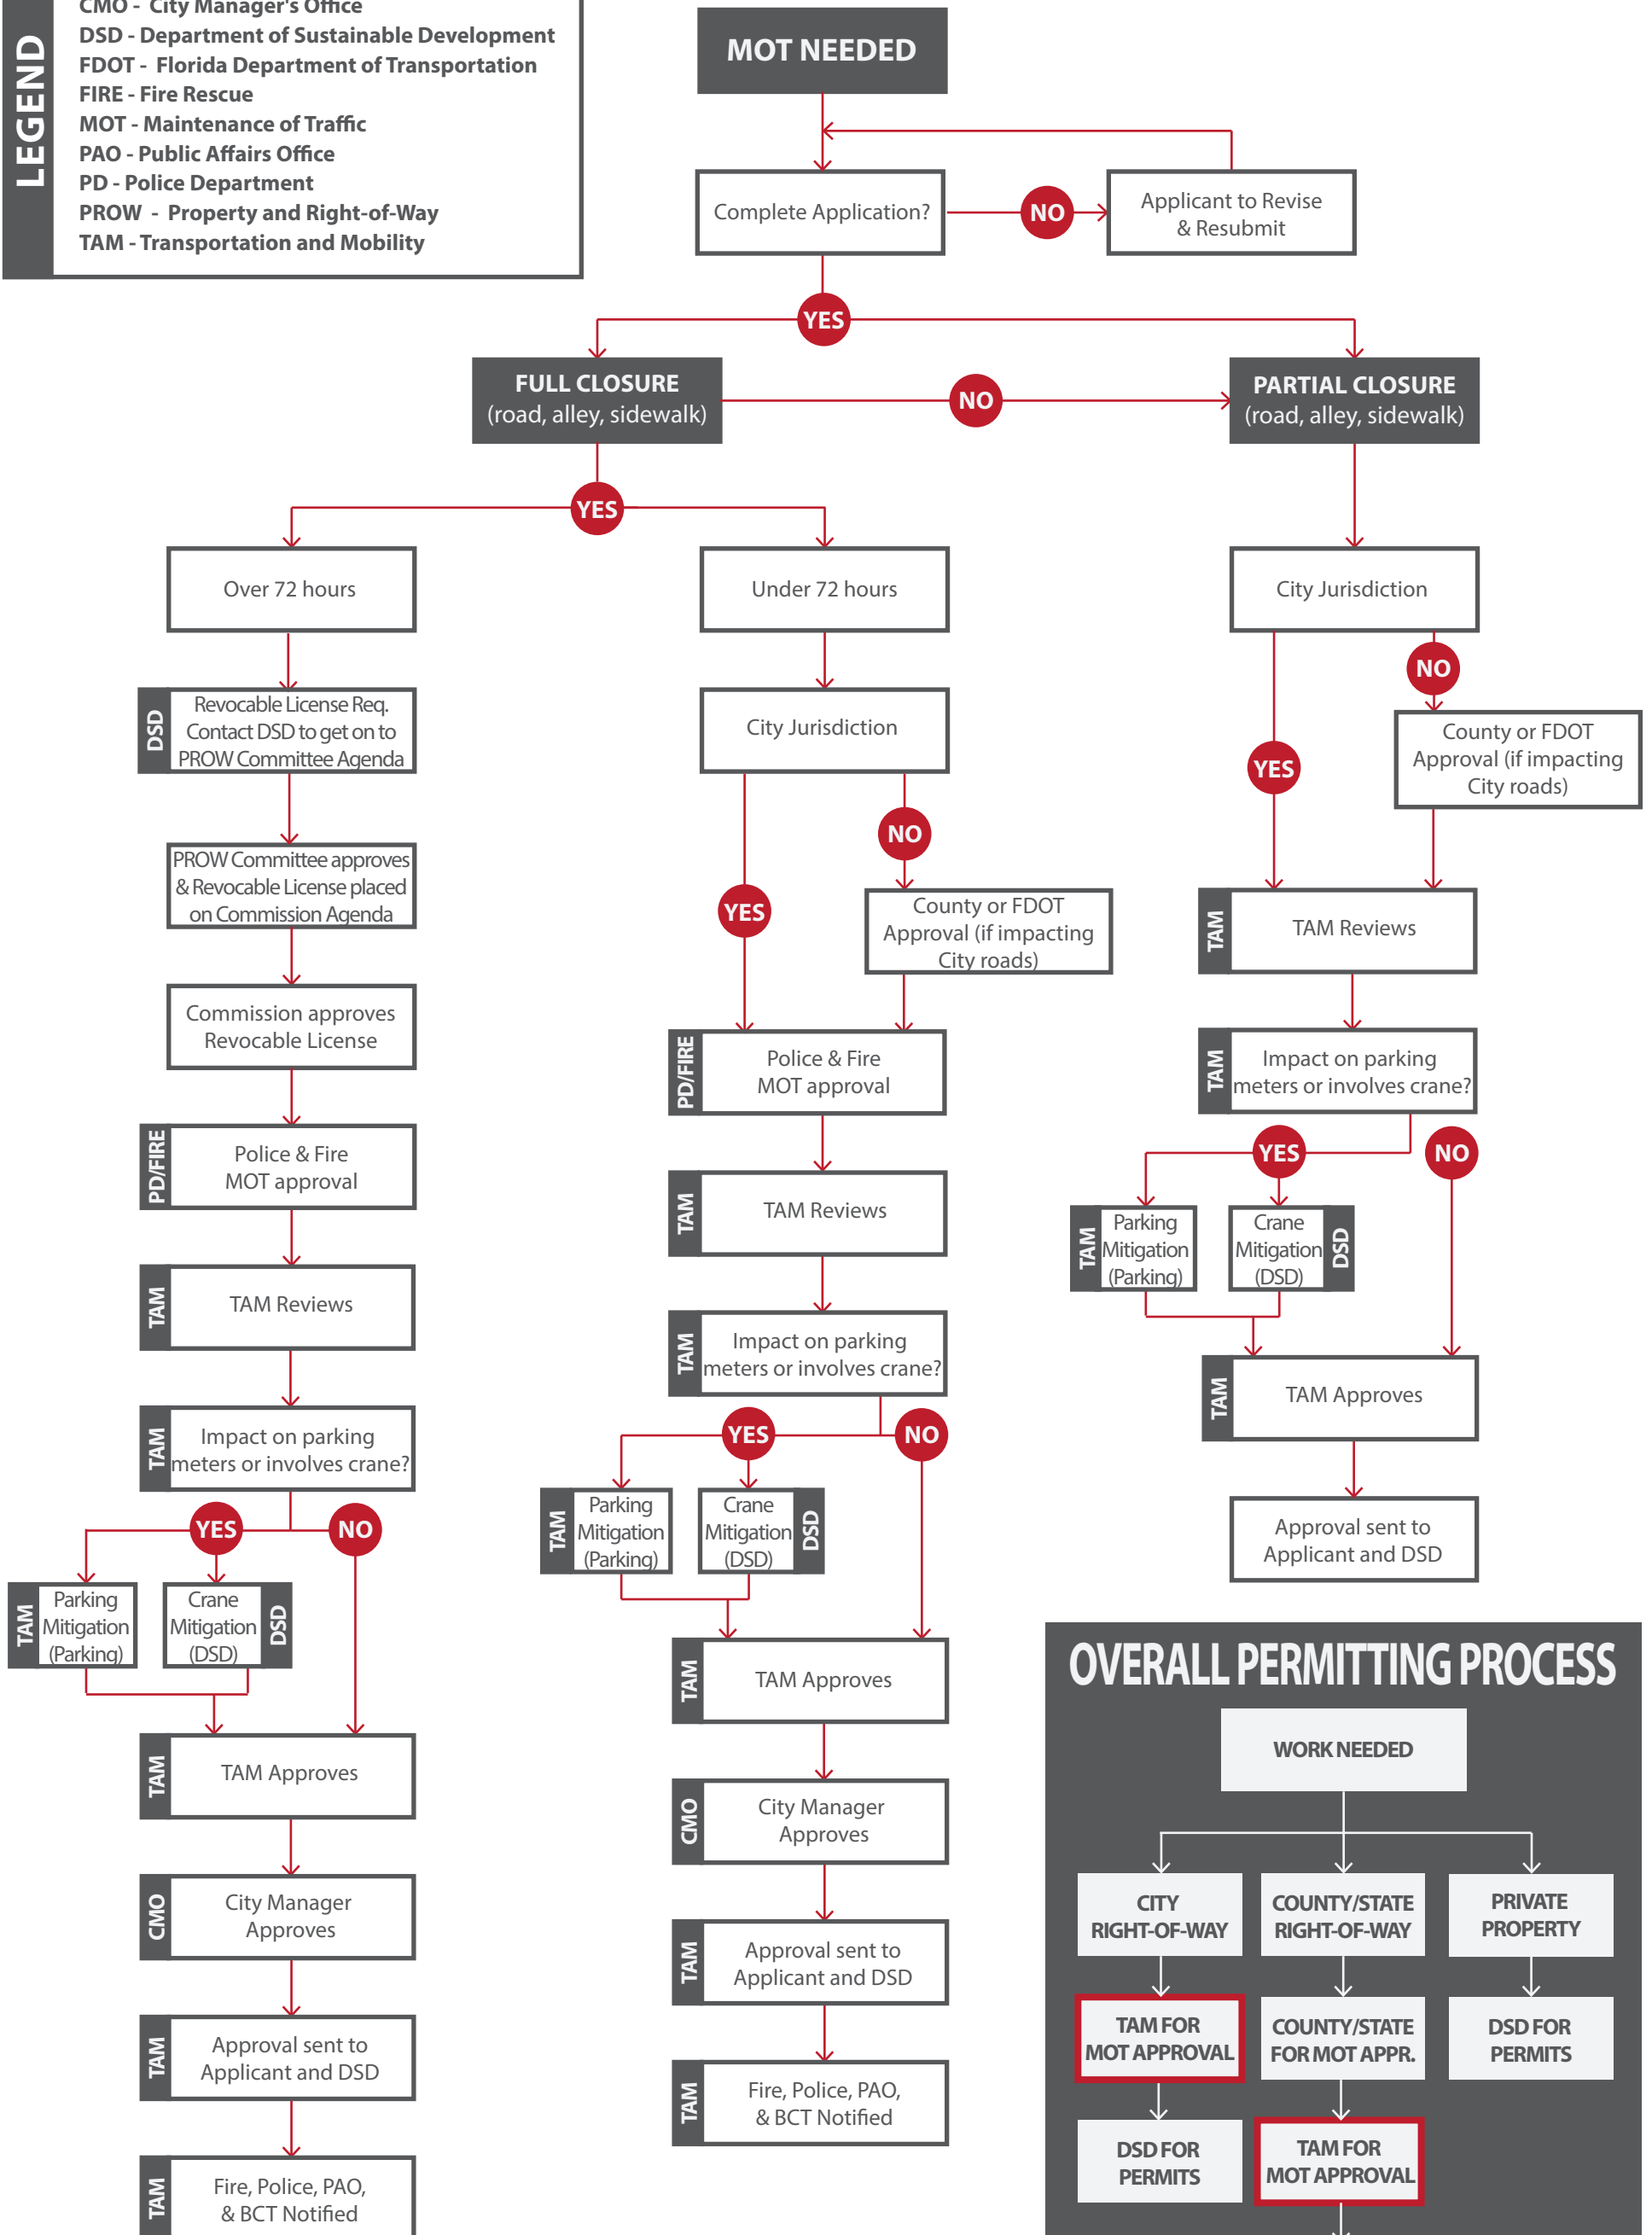

TRANSPORTATION & MOBILITY: MAINTENANCE OF TRAFFIC PROCESS

LEGEND

BCT - Broward County Transit
CMO - City Manager's Office
DSD - Department of Sustainable Development
FDOT - Florida Department of Transportation
FIRE - Fire Rescue
MOT - Maintenance of Traffic
PAO - Public Affairs Office
PD - Police Department
PROW - Property and Right-of-Way
TAM - Transportation and Mobility

*Approval times contingent upon completed application, complexity of MOT, and communication between applicant/corresponding office.