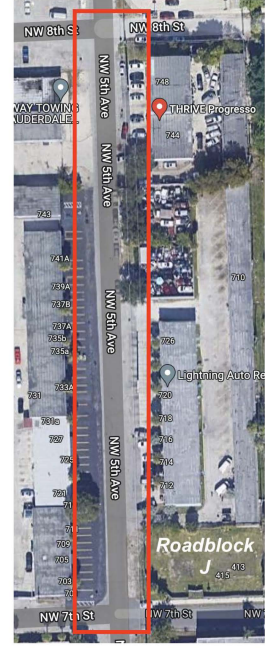

MASS DISTRICT EVENTS

Road Closure Site Layout

Roadblock A	NE 4th Ave & NE 9th St	Roadblock H & I	NW 8th Ave - Between NW 1st St - NW 2nd St
Roadblock B	NE 4th Ave & NE 8th St	Roadblock J & K	NW 5th Ave - Between NW 7th St & NW 8th St
Roadblock C	NE 9th St & NE 5th Ave	Roadblock L	N Flagler Dr, between NE 4th Ave & NE 5th Ave
Roadblock D	NE 2nd Ave & NE Flagler Dr	Roadblock M	NE 3rd Ave + NE 9th Street, between Progresso Dr
Roadblock E	NE 2nd Ave N of NE 7th St	Roadblock N	NE 5th Terrace, between NE 8th Street & NE 7th Street
Roadblock F & G	NE 5th Terrace NE 9th St	Roadblock O	NE 2nd Ave, between Progresso Dr & NE 9th Street