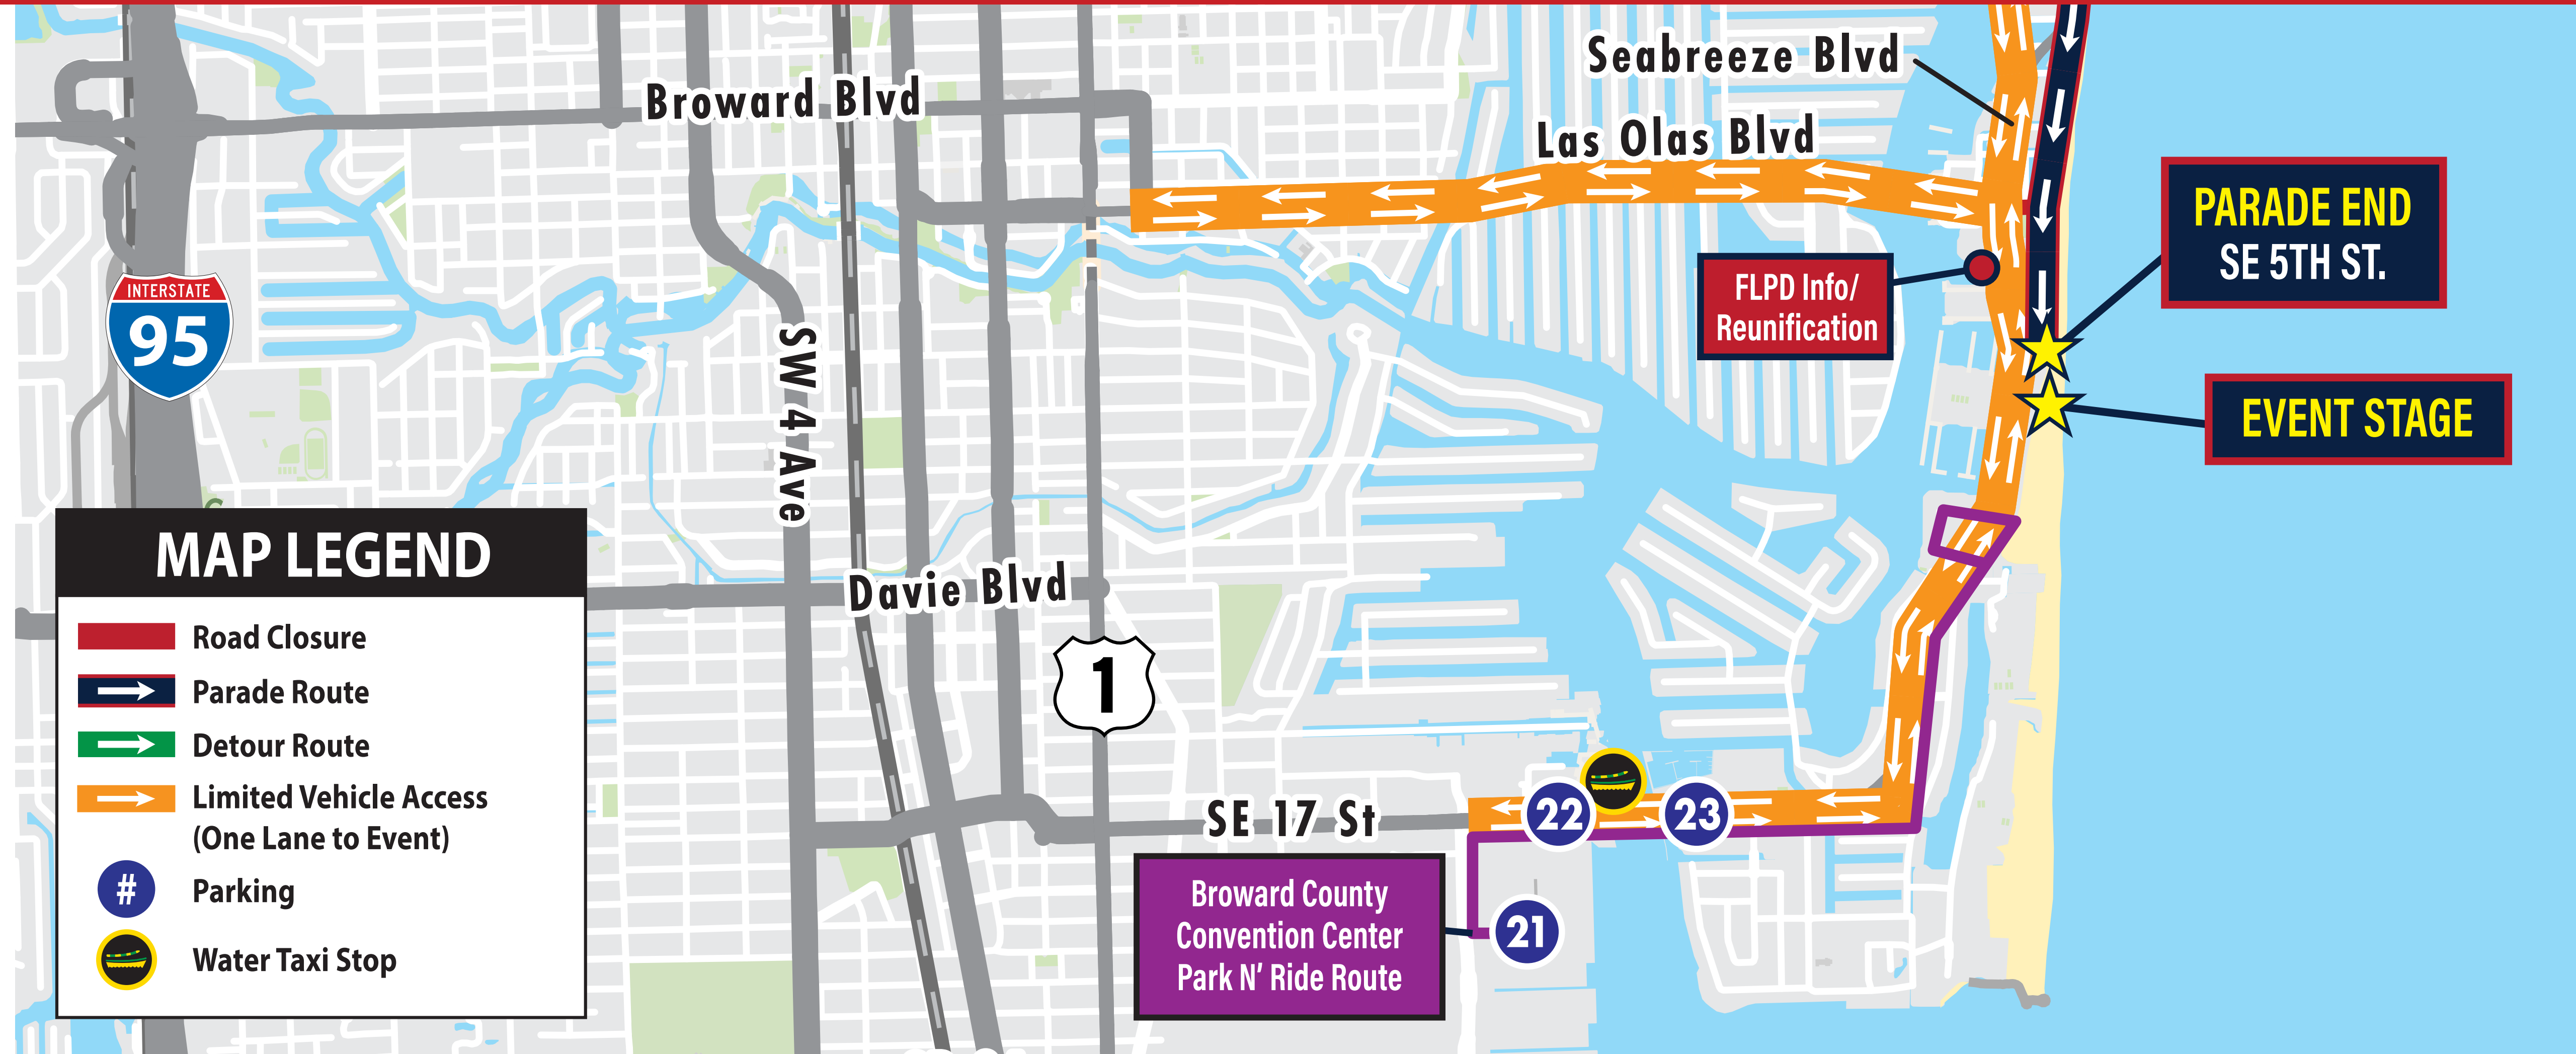

FROM THE SOUTH

Broward Blvd

Seabreeze Blvd

Las Olas Blvd

SW 4 Ave

Davie Blvd

SE 17 St

PARADE END
SE 5TH ST.

EVENT STAGE

FLPD Info/
Reunification

Broward County
Convention Center
Park N' Ride Route

22

23

21

MAP LEGEND

- Road Closure
- Parade Route
- Detour Route
- Limited Vehicle Access (One Lane to Event)
- Parking
- Water Taxi Stop